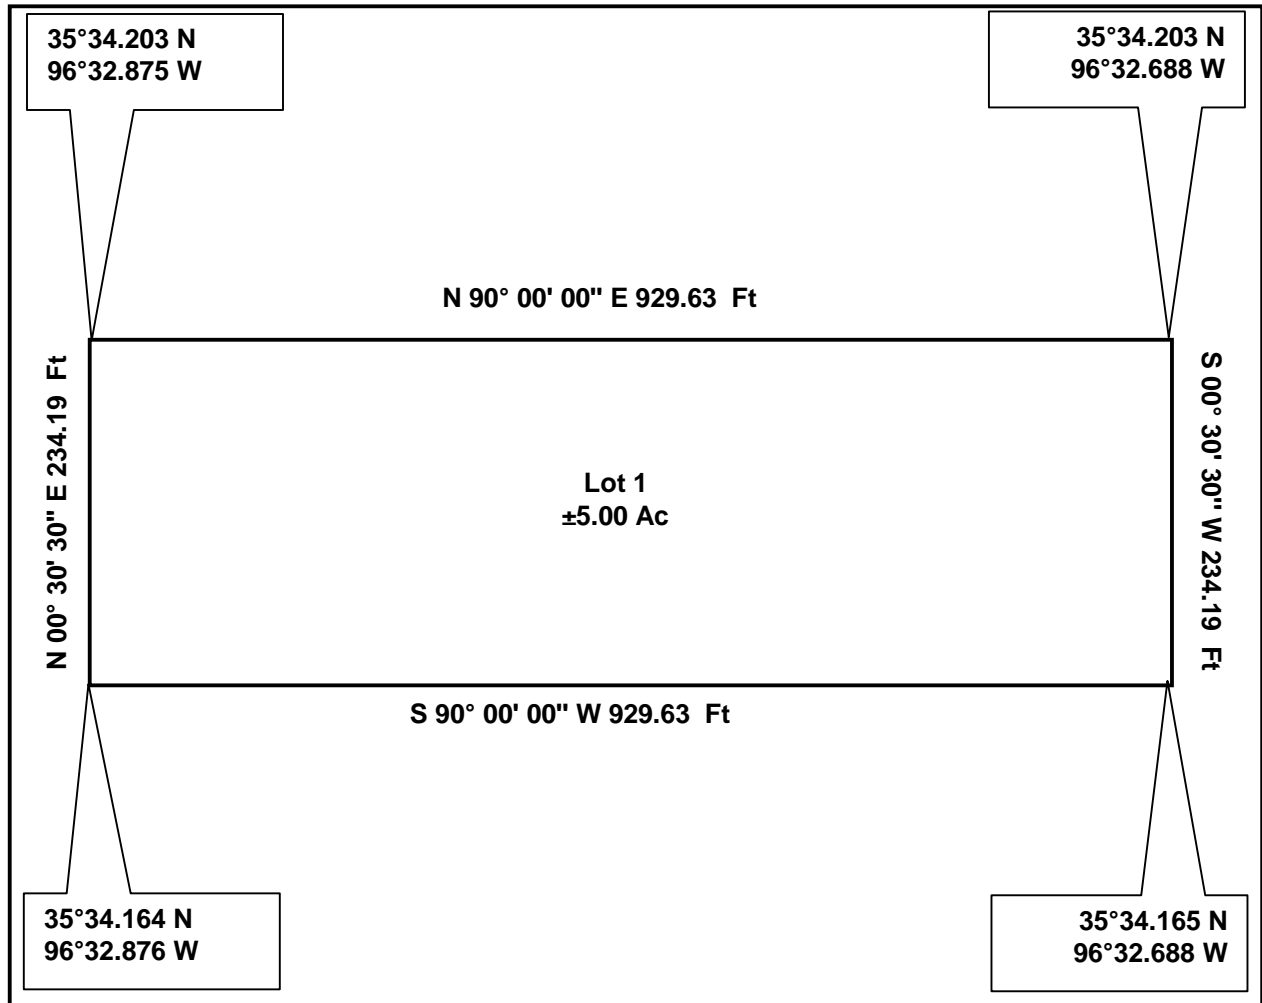

# PLAN

Being a tract of land out of the Paden Oaks Ranches lying in the South Half of the Southwest Quarter of Section 26, Township 13 North, Range 7 East, Okfuskee County, Oklahoma.

GPS Coordinates presented here are in the Universal Transverse Mercator (UTM) Zone 14 N coordinate system using the North America Datum for 1983 (NAD83).

**Note** that these coordinates are based upon the best data we have accumulated, **but are not exact**. This information is for the purpose of locating your property only. Prior to building a fence or any structures on your land, you should contact an Oklahoma licensed surveyor to mark the exact corners of your property.