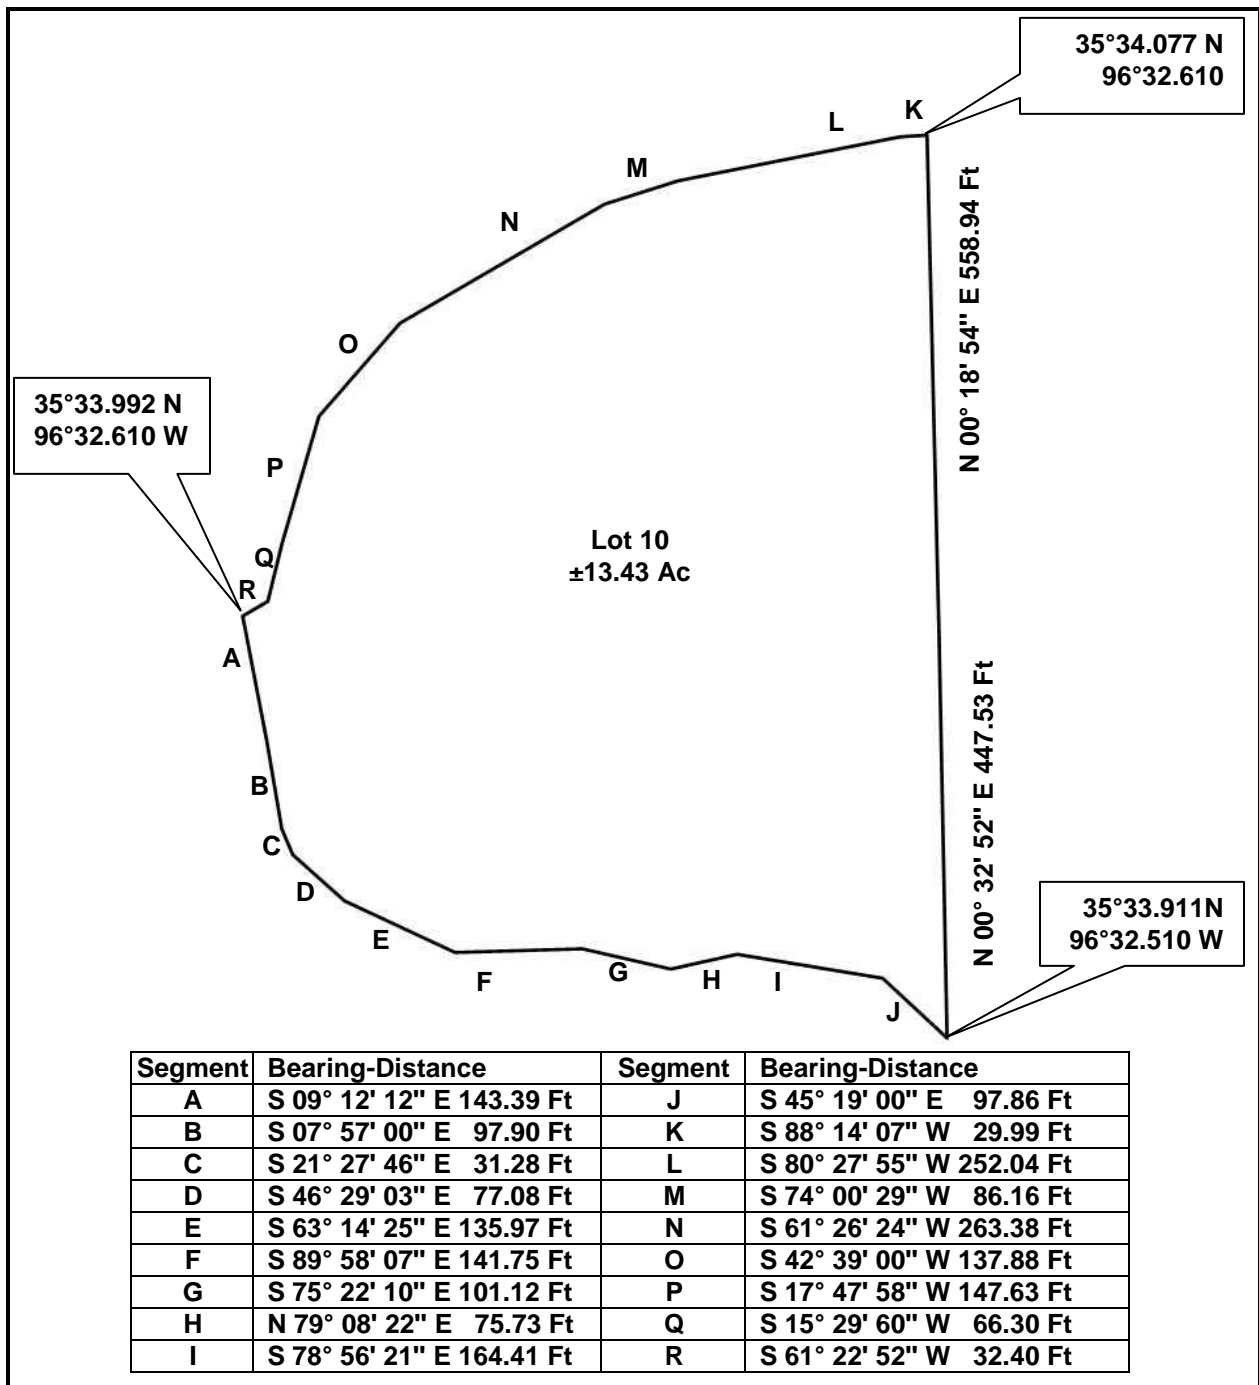

# PLAN

Being a tract of land out of the Paden Oaks Ranches lying in the South Half of the Southwest Quarter of Section 26, Township 13 North, Range 7 East, Okfuskee County, Oklahoma.

GPS Coordinates presented here are in the Universal Transverse Mercator (UTM) Zone 14 N coordinate system using the North America Datum for 1983 (NAD83).

**Note** that these coordinates are based upon the best data we have accumulated, **but are not exact**. This information is for the purpose of locating your property only. Prior to building a fence or any structures on your land, you should contact an Oklahoma licensed surveyor to mark the exact corners of your property.