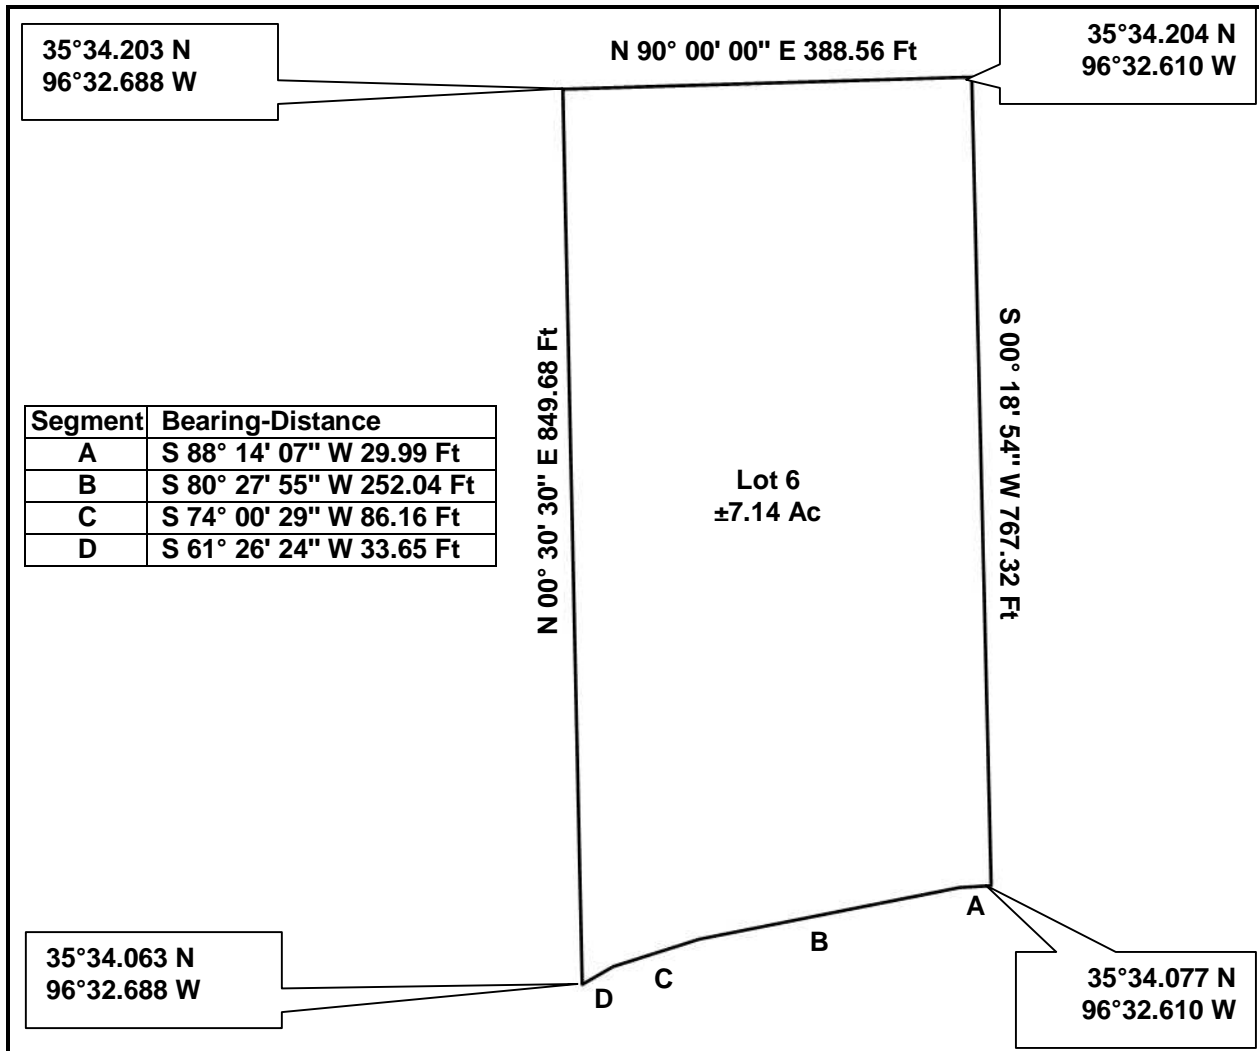

# PLAN

Being a tract of land out of the Paden Oaks Ranches lying in the South Half of the Southwest Quarter of Section 26, Township 13 North, Range 7 East, Okfuskee County, Oklahoma.

GPS Coordinates presented here are in the Universal Transverse Mercator (UTM) Zone 14 N coordinate system using the North America Datum for 1983 (NAD83).

**Note** that these coordinates are based upon the best data we have accumulated, **but are not exact**. This information is for the purpose of locating your property only. Prior to building a fence or any structures on your land, you should contact an Oklahoma licensed surveyor to mark the exact corners of your property.