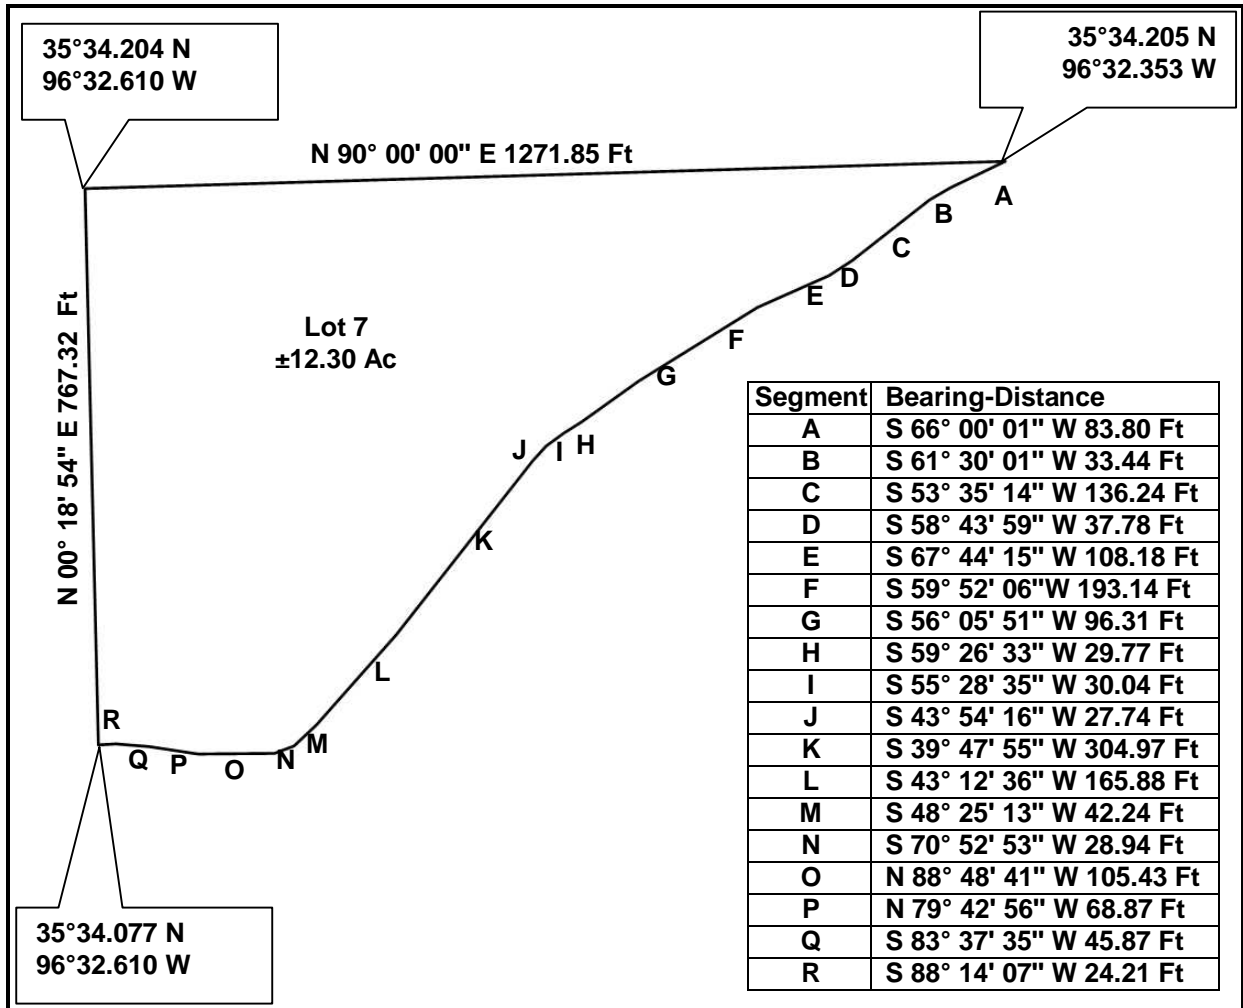

# PLAN

Being a tract of land out of the Paden Oaks Ranches lying in the South Half of the Southwest Quarter of Section 26, Township 13 North, Range 7 East, Okfuskee County, Oklahoma.

GPS Coordinates presented here are in the Universal Transverse Mercator (UTM) Zone 14 N coordinate system using the North America Datum for 1983 (NAD83).

**Note** that these coordinates are based upon the best data we have accumulated, **but are not exact**. This information is for the purpose of locating your property only. Prior to building a fence or any structures on your land, you should contact an Oklahoma licensed surveyor to mark the exact corners of your property.